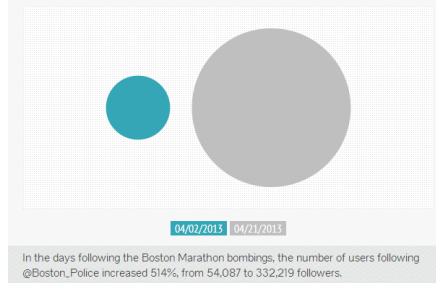

Boston Police Department

@Boston_Police Followers Statistics

fppt.com

The New Paradigm of Patrol

- Online Communities = Community Policing
  - Free time
  - Homework
  - At work
  - In class
- Can reach them at their convenience

fppt.com

The New Paradigm of Patrol

- What can we share?
  - Questions
  - Emergency information
  - Traffic / parking / road construction
  - Education / campus safety tips
  - University events
  - Investigations
  - Officer awards / success stories
- Way to engage the students?

fppt.com