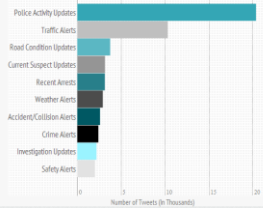

Twitter Stats

A CLOSER LOOK AT HOW POLICE DEPARTMENTS USE TWITTER

Facts and Figures

772

115,594

Number of tweets harvested for this study.

★ 2,952,258

Most Common Topics

fppt.com